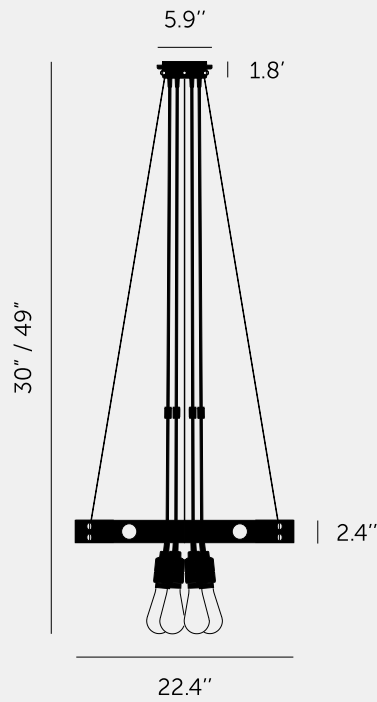

**HERO LIGHT /
CROSS / GRAPHITE**

ACTION: PENDANT LIGHT

KNURL: CROSS

RANGE: HERO

Our HERO light is a chandelier made from a 2mm powder coated metal ring, with solid knurled metal detailing. The light pendants can be set in the ring or left to hang through the centre and can be finished with a choice of our light bulbs.

SPECIFICATIONS

6 x Solid Metal Pendants
 E26 SCREW
 110-120V~
 IP20
 6 x 20W MAX
 Bulbs sold separately
 Adjustable 30 inch or 49 inch cables (see finish & SKU numbers below)

The height of the pendant can be adjusted either by placing the excess cable into the cavity space, or by cutting the cable to the desired length. If the cable length is being cut, please ensure this is undertaken by a trained professional to avoid voiding the warranty.

FINISH & SKU NUMBERS

sku:	finish:	size:
NHE-182184	● brass	30 INCH DROP
NHE-182185	● brass	49 INCH DROP
NHE-202178	● smoked bronze	30 INCH DROP
NHE-202179	● smoked bronze	49 INCH DROP
NHE-192186	● steel	30 INCH DROP
NHE-192187	● steel	49 INCH DROP